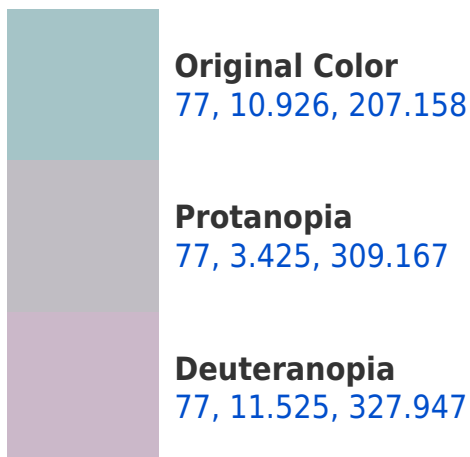

# Black Background

This preview shows how the CIELCh color 77, 10.926, 207.158 looks on a black background.

## **Background**

This preview shows how black text looks on a background with the CIELCh color 77, 10.926, 207.158.

This preview shows how white text looks on a background with the CIELCh color 77, 10.926, 207.158.

## Dichromacy

**Tritanopia**  
77, 12.419, 242.896

# Trichromacy

**Original Color**  
77, 10.926, 207.158

**Protanomaly**  
77, 4.163, 230.384

**Deuteranomaly**  
77, 6.473, 293.974

**Tritanomaly**  
77, 11.462, 229.943