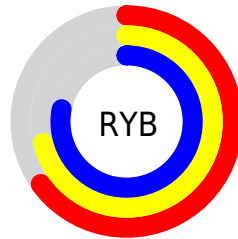

- Red (65%)
- Yellow (71%)
- Blue (78%)