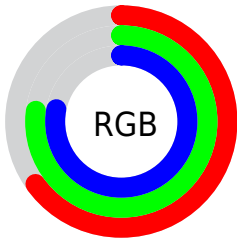

Distribution

- Red (65%)
- Green (77%)
- Blue (78%)