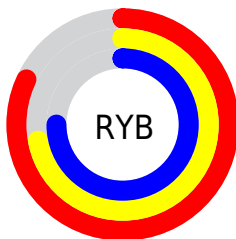

- Red (82%)
- Yellow (72%)
- Blue (75%)