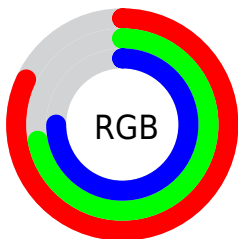

Distribution

- Red (82%)
- Green (72%)
- Blue (75%)