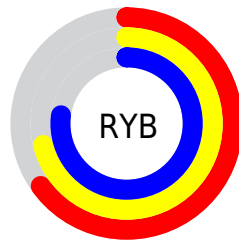

# Details

The CIELCh color **77, 10.948, 187.251** is a light color, and the websafe version is hex **99CCCC**. A complement of this color would be **71, 11.778, 9.822**, and the grayscale version is **76, 0.009, 296.813**.

A 20% lighter version of the original color is **97, 11.283, 185.608**, and **57, 10.646, 189.103** is the 20% darker color. If you saturate the color by 10%, you get **76, 17.697, 186.374**, and if you desaturate by 10%, it is **78, 3.855, 188.159**.

# Distribution

Red (65%)

Green (77%)

Blue (75%)

Red (65%)

Yellow (71%)

Blue (77%)

Cyan (15%)