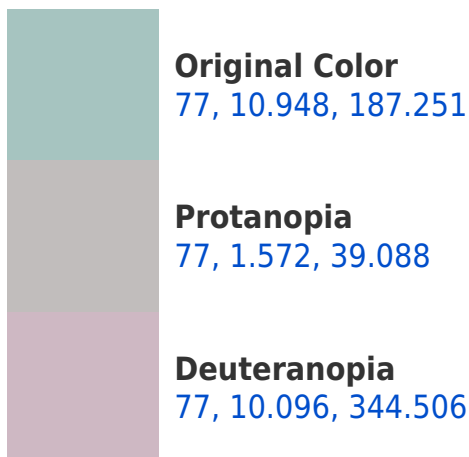

# Black Background

This preview shows how the CIELCh color 77, 10.948, 187.251 looks on a black background.

## **Background**

This preview shows how black text looks on a background with the CIELCh color 77, 10.948, 187.251.

This preview shows how white text looks on a background with the CIELCh color 77, 10.948, 187.251.

## Dichromacy

**Tritanopia**  
77, 11.605, 243.086

# Trichromacy

**Original Color**  
77, 10.948, 187.251

**Protanomaly**  
77, 3.476, 181.295

**Deuteranomaly**  
77, 3.566, 314.748

**Tritanomaly**  
77, 10.230, 223.727