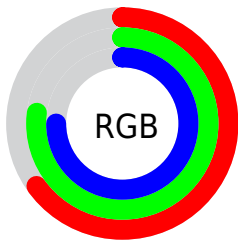

Distribution

Red (65%)

Green (77%)

Blue (75%)