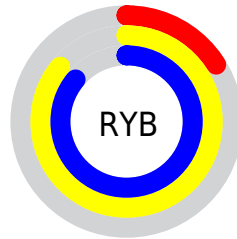

- Red (16%)
- Yellow (86%)
- Blue (86%)