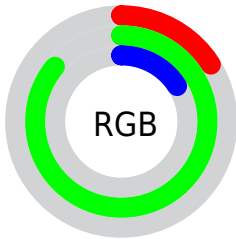

Distribution

- Red (16%)
- Green (86%)
- Blue (16%)