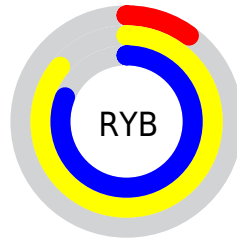

- Red (10%)
- Yellow (86%)
- Blue (81%)