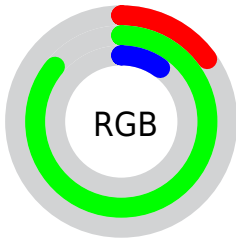

Distribution

- Red (15%)
- Green (86%)
- Blue (10%)