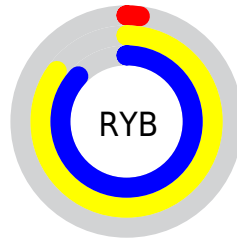

- Red (2%)
- Yellow (85%)
- Blue (87%)