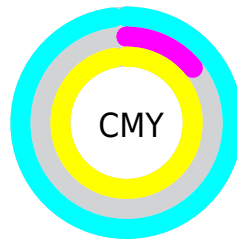

A 20% lighter version of the original color is **90, 95.248, 136.046**, and **59, 86.085, 136.016** is the 20% darker color. If you saturate the color by 10%, you get **77, 107.165, 136.086**, and if you desaturate by 10%, it is **77, 103.442, 136.654**.

# Distribution

- Red (2%)
- Green (87%)
- Blue (3%)

- Red (2%)
- Yellow (85%)
- Blue (87%)

- Cyan (98%)
- Magenta (0%)
- Yellow (97%)
- Black (14%)

- Cyan (98%)
- Magenta (14%)
- Yellow (97%)

# Brightness & Saturation Gradients

These gradients show how the CIELCh color 77, 106.639, 136.160 changes by changing the brightness by 10 percent. The first figure shows a shift by +10% for each color and the second figure -10%.