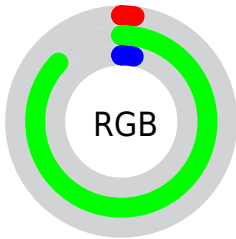

Distribution

- Red (2%)
- Green (87%)
- Blue (3%)