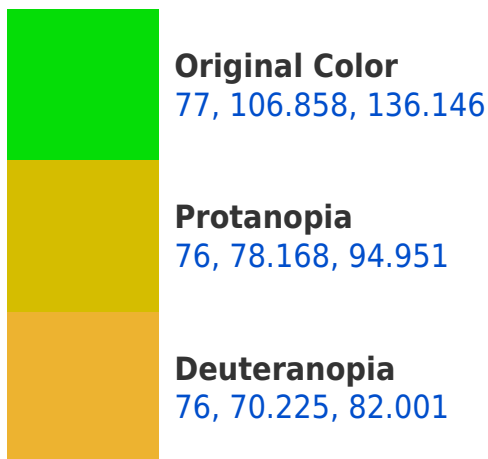

Color Blindness Simulation

Color vision deficiency is a very complex topic, and I could not describe the different causes any better than Wikipedia does, so if you want to learn more, you should check out their [article about color blindness](#).

Dichromacy