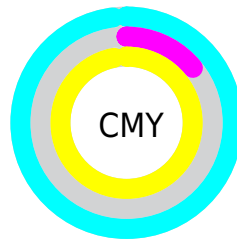

A 20% lighter version of the original color is **90, 95.248, 136.046**, and **59, 86.085, 136.016** is the 20% darker color. If you saturate the color by 10%, you get **77, 107.245, 136.055**, and if you desaturate by 10%, it is **77, 103.584, 136.598**.

# Distribution

- Red (2%)
- Green (87%)
- Blue (3%)

- Red (2%)
- Yellow (86%)
- Blue (87%)

- Cyan (98%)
- Magenta (0%)
- Yellow (97%)
- Black (14%)

- Cyan (98%)
- Magenta (14%)
- Yellow (97%)

# Brightness & Saturation Gradients

These gradients show how the CIELCh color 77, 106.715, 136.131 changes by changing the brightness by 10 percent. The first figure shows a shift by +10% for each color and the second figure -10%.