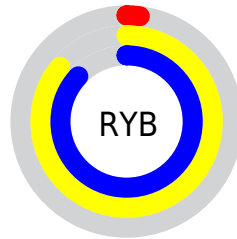

- Red (2%)
- Yellow (86%)
- Blue (87%)