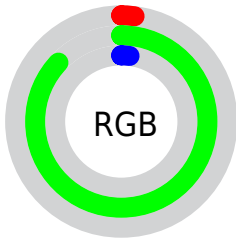

Distribution

- Red (2%)
- Green (87%)
- Blue (2%)