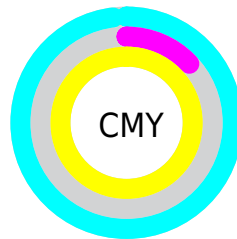

A 20% lighter version of the original color is **90, 95.572, 135.919**, and **59, 86.085, 136.016** is the 20% darker color. If you saturate the color by 10%, you get **77, 107.339, 136.004**, and if you desaturate by 10%, it is **77, 104.060, 136.460**.

# Distribution

- Red (2%)
- Green (87%)
- Blue (2%)

- Red (2%)
- Yellow (87%)
- Blue (86%)

- Cyan (98%)
- Magenta (0%)
- Yellow (98%)
- Black (13%)

- Cyan (98%)
- Magenta (13%)
- Yellow (99%)

# Brightness & Saturation Gradients

These gradients show how the CIELCh color 77, 106.966, 136.058 changes by changing the brightness by 10 percent. The first figure shows a shift by +10% for each color and the second figure -10%.