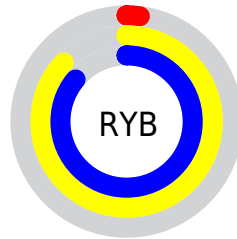

- Red (2%)
- Yellow (87%)
- Blue (86%)