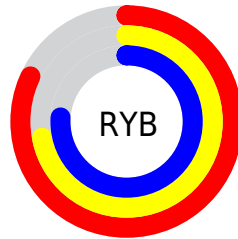

# Details

The CIELCh color  $77, 11.629, 346.832$  is a light color, and the websafe version is hex `CCCCCC`. A complement of this color would be  $82, 11.408, 164.737$ , and the grayscale version is  $78, 0.009, 296.813$ .

A 20% lighter version of the original color is  $96, 8.758, 330.441$ , and  $57, 11.377, 347.292$  is the 20% darker color. If you saturate the color by 10%, you get  $72, 21.216, 347.848$ , and if you desaturate by 10%, it is  $83, 2.241, 345.792$ .

# Distribution

Red (82%)

Green (72%)

Blue (76%)

Red (82%)

Yellow (72%)

Blue (76%)

Cyan (0%)