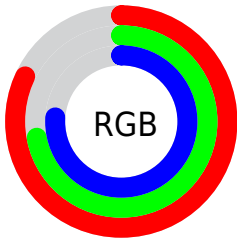

Distribution

Red (82%)

Green (72%)

Blue (76%)