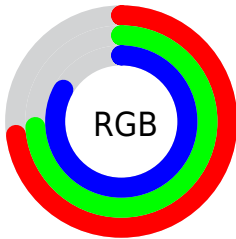

Distribution

- Red (73%)
- Green (74%)
- Blue (83%)