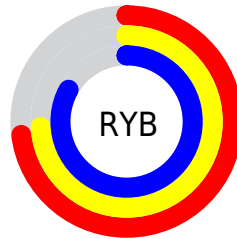

- Red (73%)
- Yellow (74%)
- Blue (83%)