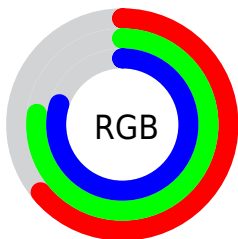

Distribution

- Red (64%)
- Green (77%)
- Blue (80%)