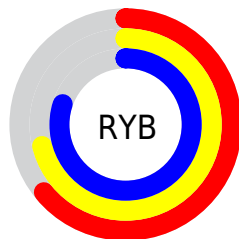

- Red (64%)
- Yellow (71%)
- Blue (80%)