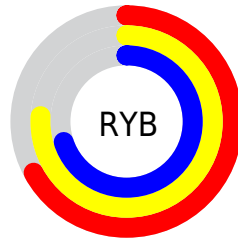

- Red (67%)
- Yellow (76%)
- Blue (70%)