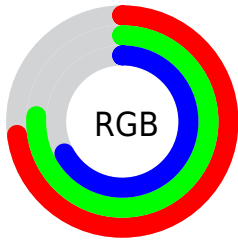

Distribution

- Red (73%)
- Green (76%)
- Blue (67%)