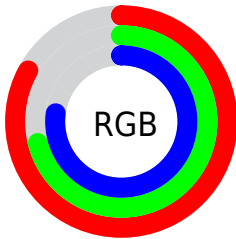

Distribution

Red (83%)

Green (71%)

Blue (77%)