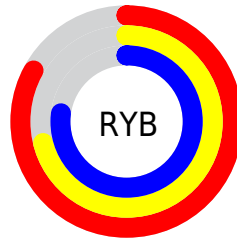

# Details

The CIELCh color `77, 13.455, 346.704` is a light color, and the websafe version is hex `CCCCCC`. A complement of this color would be `82, 13.174, 164.285`, and the grayscale version is `78, 0.009, 296.813`.

A 20% lighter version of the original color is `96, 9.778, 328.170`, and `57, 13.309, 347.169` is the 20% darker color. If you saturate the color by 10%, you get `72, 23.200, 347.732`, and if you desaturate by 10%, it is `83, 3.890, 345.727`.

# Distribution

Red (83%)

Green (71%)

Blue (77%)

Red (83%)

Yellow (71%)

Blue (77%)

Cyan (0%)