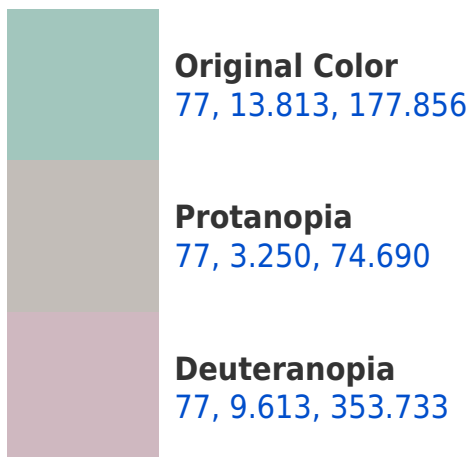

# Black Background

This preview shows how the CIELCh color 77, 13.813, 177.856 looks on a black background.

## **Background**

This preview shows how black text looks on a background with the CIELCh color 77, 13.813, 177.856.

This preview shows how white text looks on a background with the CIELCh color 77, 13.813, 177.856.

## Dichromacy

**Tritanopia**  
77, 12.655, 241.860

# Trichromacy

**Original Color**  
77, 13.813, 177.856

**Protanomaly**  
77, 4.922, 158.317

**Deuteranomaly**  
77, 1.318, 324.310

**Tritanomaly**  
77, 11.293, 218.224