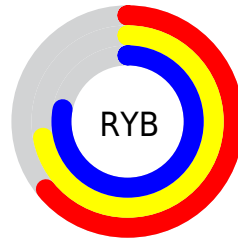

- Red (64%)
- Yellow (72%)
- Blue (78%)