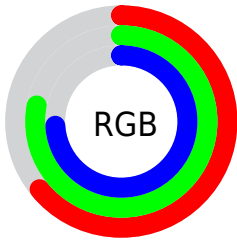

Distribution

- Red (64%)
- Green (78%)
- Blue (74%)