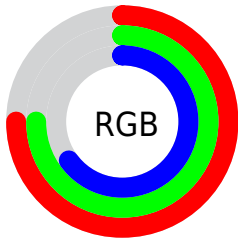

Distribution

Red (75%)

Green (75%)

Blue (65%)