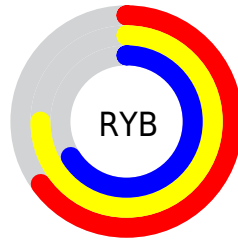

# Details

The CIELCh color **77, 13.369, 112.237** is a light color, and the websafe version is hex **CCCC99**. A complement of this color would be **69, 13.769, 294.517**, and the grayscale version is **77, 0.009, 296.813**.

A 20% lighter version of the original color is **97, 13.255, 112.310**, and **57, 13.608, 112.055** is the 20% darker color. If you saturate the color by 10%, you get **76, 23.560, 111.400**, and if you desaturate by 10%, it is **78, 3.095, 113.071**.

# Distribution

Red (75%)

Green (75%)

Blue (65%)

Red (65%)

Yellow (75%)

Blue (66%)

Cyan (1%)