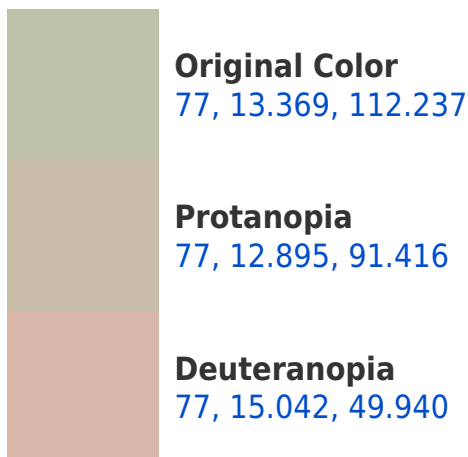

# Black Background

This preview shows how the CIELCh color 77, 13.369, 112.237 looks on a black background.

## **Background**

This preview shows how black text looks on a background with the CIELCh color 77, 13.369, 112.237.

This preview shows how white text looks on a background with the CIELCh color 77, 13.369, 112.237.

## Dichromacy

**Tritanopia**  
77, 8.608, 310.528

# Trichromacy

**Original Color**  
77, 13.369, 112.237

**Protanomaly**  
77, 13.026, 98.653

**Deuteranomaly**  
77, 12.688, 68.918

**Tritanomaly**  
77, 1.484, 19.168