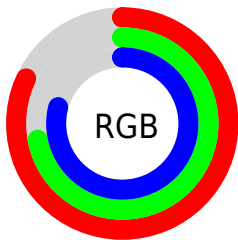

Distribution

- Red (82%)
- Green (72%)
- Blue (79%)