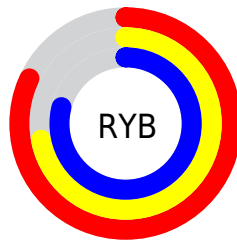

- Red (82%)
- Yellow (72%)
- Blue (79%)