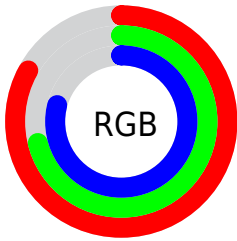

Distribution

- Red (83%)
- Green (71%)
- Blue (79%)