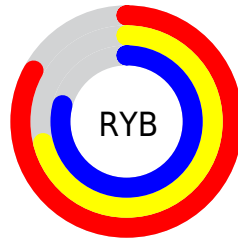

- Red (83%)
- Yellow (71%)
- Blue (79%)