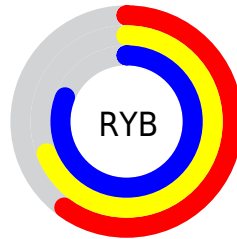

- Red (60%)
- Yellow (69%)
- Blue (81%)