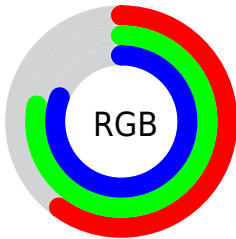

Distribution

- Red (60%)
- Green (78%)
- Blue (81%)