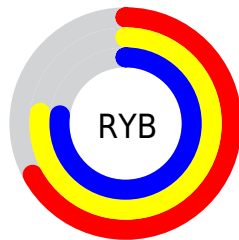

- Red (67%)
- Yellow (77%)
- Blue (77%)