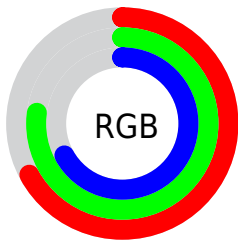

Distribution

- Red (67%)
- Green (77%)
- Blue (67%)