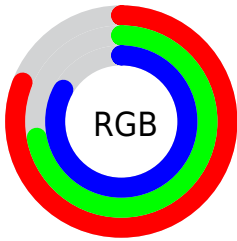

Distribution

- Red (81%)
- Green (72%)
- Blue (83%)