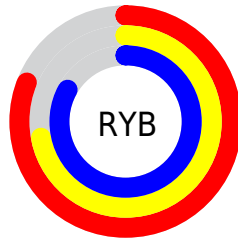

- Red (81%)
- Yellow (72%)
- Blue (83%)