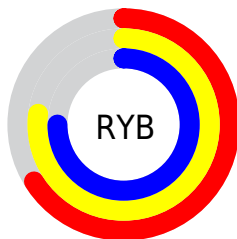

- Red (66%)
- Yellow (77%)
- Blue (75%)