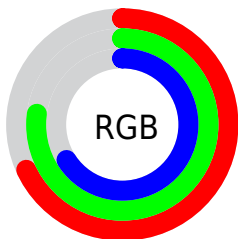

Distribution

- Red (68%)
- Green (77%)
- Blue (66%)