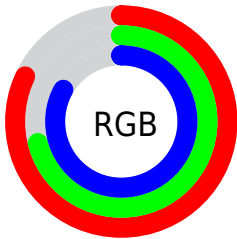

Distribution

- Red (82%)
- Green (71%)
- Blue (83%)