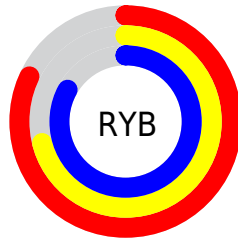

- Red (82%)
- Yellow (71%)
- Blue (83%)