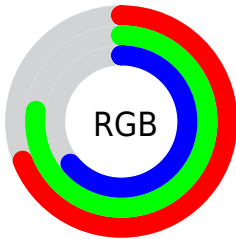

Distribution

Red (69%)

Green (77%)

Blue (64%)