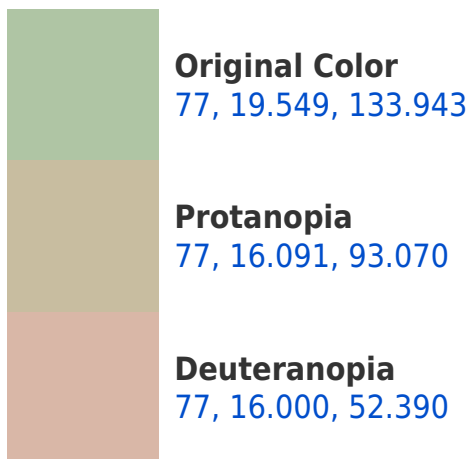

## White Background

This preview shows how the CIELCh color 77, 19.549, 133.943 looks on a white background.

## **Background**

This preview shows how black text looks on a background with the CIELCh color 77, 19.549, 133.943.

This preview shows how white text looks on a background with the CIELCh color 77, 19.549, 133.943.

## Dichromacy

**Tritanopia**  
77, 8.719, 267.104

# Trichromacy

**Original Color**  
77, 19.549, 133.943

**Protanomaly**  
77, 16.534, 109.981

**Deuteranomaly**  
77, 12.982, 84.129

**Tritanomaly**  
77, 5.214, 187.202