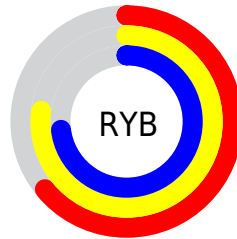

Red (64%)

Yellow (77%)

Blue (73%)