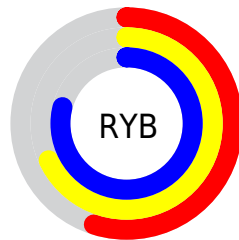

# Details

The CIELCh color **77, 21.676, 183.376** is a light color, and the websafe version is hex **99CCCC**. A complement of this color would be **65, 24.932, 9.349**, and the grayscale version is **74, 0.009, 296.813**.

A 20% lighter version of the original color is **96, 19.990, 187.776**, and **57, 21.766, 183.641** is the 20% darker color. If you saturate the color by 10%, you get **76, 27.980, 182.389**, and if you desaturate by 10%, it is **78, 14.860, 184.312**.

# Distribution

Red (55%)

Green (79%)

Blue (75%)

Red (55%)

Yellow (68%)

Blue (79%)

Cyan (30%)