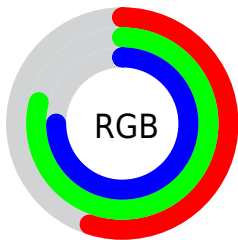

Distribution

Red (55%)

Green (79%)

Blue (75%)