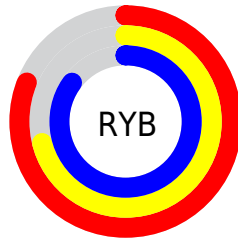

- Red (81%)
- Yellow (71%)
- Blue (85%)