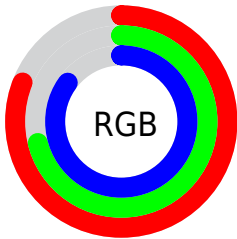

Distribution

- Red (81%)
- Green (71%)
- Blue (85%)