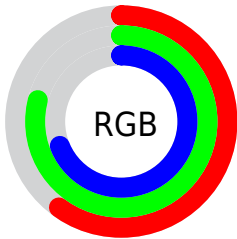

Distribution

Red (60%)

Green (79%)

Blue (69%)