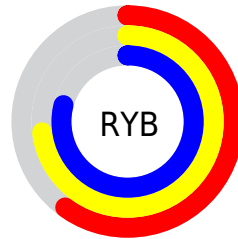

# Details

The CIELCh color **77, 21.756, 161.525** is a light color, and the websafe version is hex **99CCCC**. A complement of this color would be **68, 22.413, 345.782**, and the grayscale version is **75, 0.009, 296.813**.

A 20% lighter version of the original color is **96, 19.931, 163.765**, and **57, 21.990, 160.815** is the 20% darker color. If you saturate the color by 10%, you get **76, 30.620, 160.440**, and if you desaturate by 10%, it is **78, 12.697, 162.500**.

# Distribution

Red (60%)

Green (79%)

Blue (69%)

Red (60%)

Yellow (73%)

Blue (79%)

Cyan (24%)

Magenta (0%)

Yellow (12%)

Black (21%)

Cyan (40%)

Magenta (21%)

Yellow (31%)