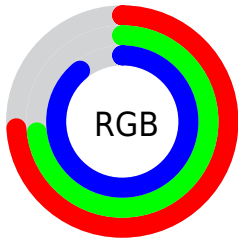

Distribution

- Red (74%)
- Green (73%)
- Blue (89%)