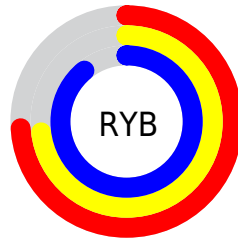

- Red (74%)
- Yellow (73%)
- Blue (89%)