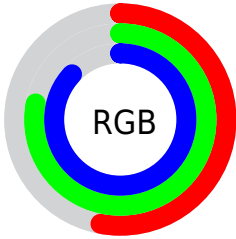

Distribution

- Red (53%)
- Green (78%)
- Blue (87%)