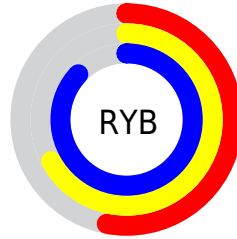

- Red (53%)
- Yellow (67%)
- Blue (87%)