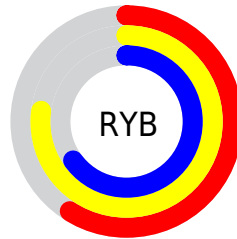

- Red (59%)
- Yellow (77%)
- Blue (65%)