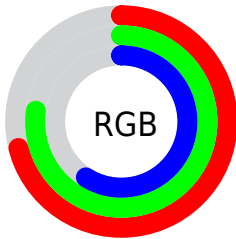

Distribution

- Red (71%)
- Green (77%)
- Blue (59%)