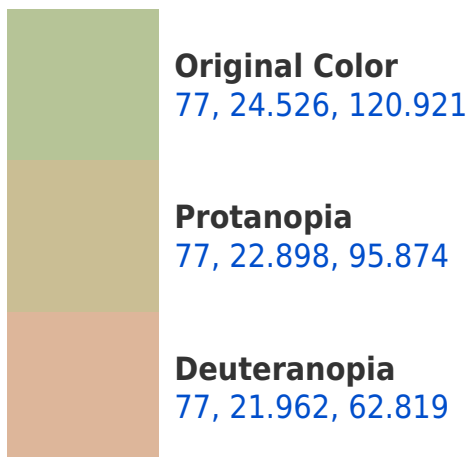

## **Background**

This preview shows how black text looks on a background with the CIELCh color 77, 24.526, 120.921.

This preview shows how white text looks on a background with the CIELCh color 77, 24.526, 120.921.

## Dichromacy

**Tritanopia**  
77, 8.062, 290.927

# Trichromacy

**Original Color**  
77, 24.526, 120.921

**Protanomaly**  
77, 22.893, 105.026

**Deuteranomaly**  
77, 19.915, 84.670

**Tritanomaly**  
77, 3.726, 139.713

# Monochromacy

**Original Color**  
77, 24.526, 120.921

**Achromatopsia**  
76, 0.009, 296.813

**Achromatomaly**  
76, 9.405, 123.318