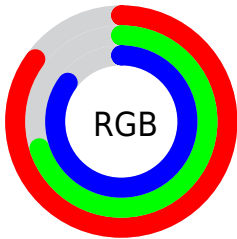

Distribution

- Red (85%)
- Green (70%)
- Blue (85%)