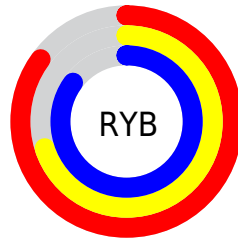

- Red (85%)
- Yellow (70%)
- Blue (85%)