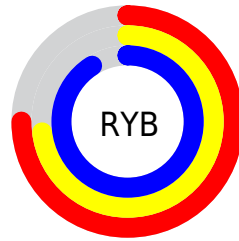

# Details

The CIELCh color `77, 24.877, 297.064` is a light color, and the websafe version is hex `CCCCFF`. A complement of this color would be `90, 23.782, 113.751`, and the grayscale version is `78, 0.009, 296.813`.

A 20% lighter version of the original color is `96, 7.617, 309.293`, and `57, 24.685, 297.021` is the 20% darker color. If you saturate the color by 10%, you get `70, 38.129, 298.169`, and if you desaturate by 10%, it is `84, 12.142, 296.109`.

# Distribution

Red (75%)

Green (73%)

Blue (91%)

Red (75%)

Yellow (73%)

Blue (91%)

Cyan (17%)