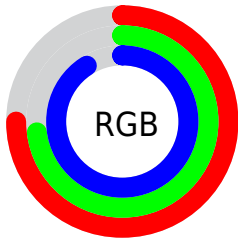

Distribution

Red (75%)

Green (73%)

Blue (91%)