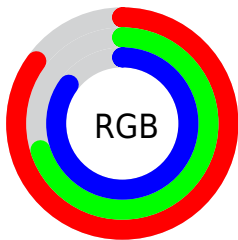

Distribution

Red (85%)

Green (70%)

Blue (85%)