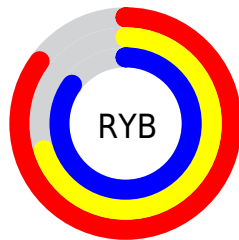

Red (85%)

Yellow (70%)

Blue (85%)