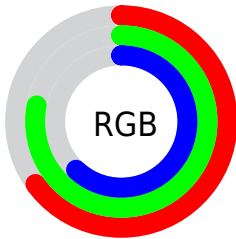

Distribution

- Red (65%)
- Green (78%)
- Blue (62%)