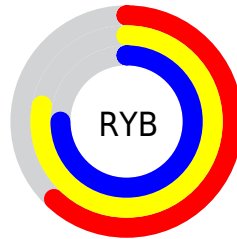

- Red (62%)
- Yellow (78%)
- Blue (75%)