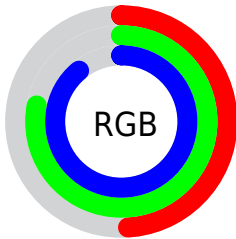

Distribution

- Red (49%)
- Green (78%)
- Blue (89%)