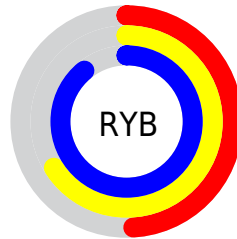

- Red (49%)
- Yellow (66%)
- Blue (89%)