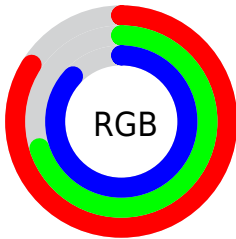

Distribution

- Red (84%)
- Green (70%)
- Blue (87%)