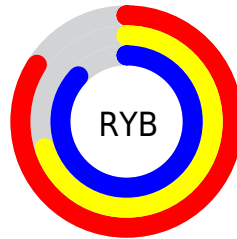

- Red (84%)
- Yellow (70%)
- Blue (87%)