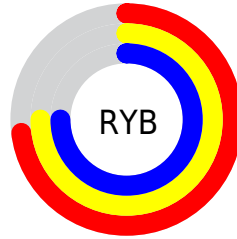

- Red (73%)
- Yellow (75%)
- Blue (75%)