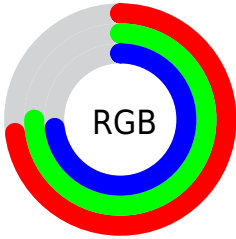

Distribution

- Red (73%)
- Green (75%)
- Blue (73%)