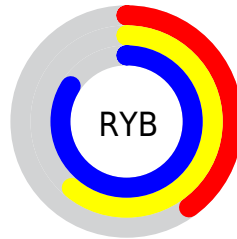

- Red (40%)
- Yellow (61%)
- Blue (84%)