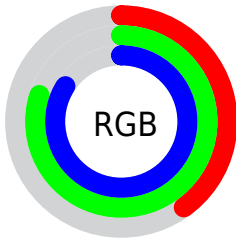

Distribution

- Red (40%)
- Green (80%)
- Blue (84%)