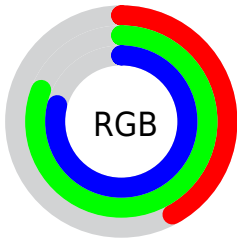

Distribution

- Red (42%)
- Green (81%)
- Blue (79%)