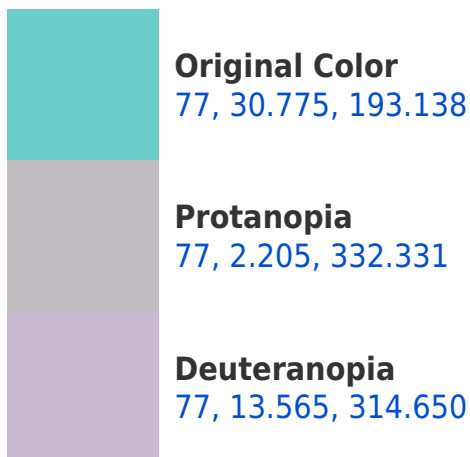

## Background

This preview shows how black text looks on a background with the CIELCh color 77, 30.775, 193.138.

This preview shows how white text looks on a background with the CIELCh color 77, 30.775, 193.138.

## Dichromacy

**Tritanopia**  
77, 28.033, 216.809

# Trichromacy

**Original Color**  
77, 30.775, 193.138

**Protanomaly**  
76, 11.937, 198.532

**Deuteranomaly**  
76, 11.220, 237.625

**Tritanomaly**  
77, 28.425, 207.333

# Monochromacy

**Original Color**  
77, 30.775, 193.138

**Achromatopsia**  
72, 0.009, 296.813

**Achromatomaly**  
73, 12.806, 193.539