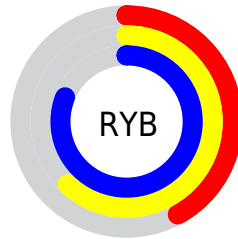

- Red (42%)
- Yellow (62%)
- Blue (81%)