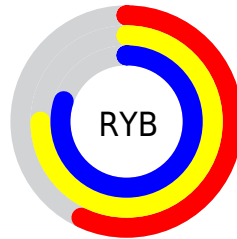

- Red (57%)
- Yellow (75%)
- Blue (80%)