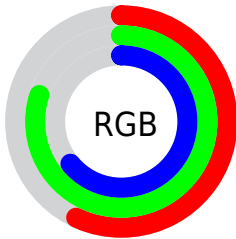

Distribution

- Red (57%)
- Green (80%)
- Blue (64%)