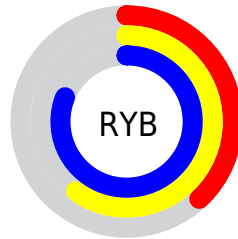

- Red (38%)
- Yellow (60%)
- Blue (81%)