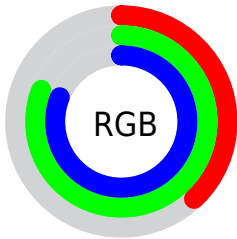

Distribution

- Red (38%)
- Green (81%)
- Blue (81%)