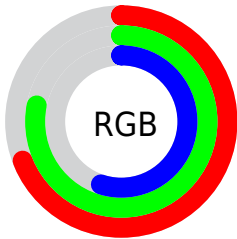

Distribution

- Red (69%)
- Green (78%)
- Blue (55%)