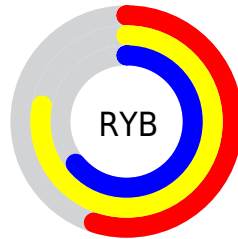

- Red (55%)
- Yellow (78%)
- Blue (64%)