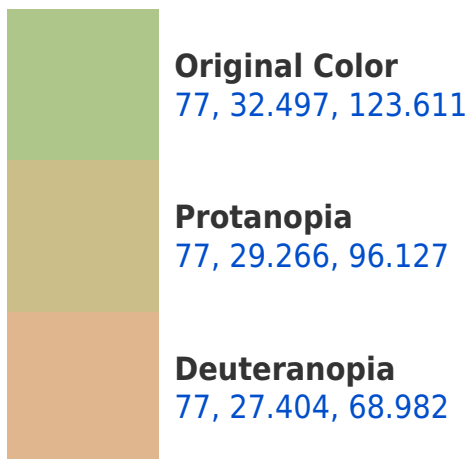

## Background

This preview shows how black text looks on a background with the CIELCh color 77, 32.497, 123.611.

This preview shows how white text looks on a background with the CIELCh color 77, 32.497, 123.611.

## Dichromacy

**Tritanopia**  
77, 8.217, 278.463

# Trichromacy

**Original Color**  
77, 32.497, 123.611

**Protanomaly**  
77, 29.641, 106.606

**Deuteranomaly**  
77, 25.638, 91.191

**Tritanomaly**  
77, 7.867, 144.120