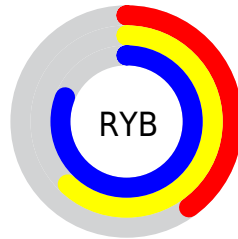

- Red (40%)
- Yellow (62%)
- Blue (81%)