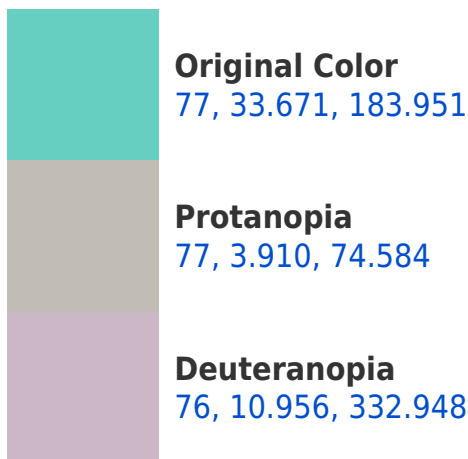

# Black Background

This preview shows how the CIELCh color 77, 33.671, 183.951 looks on a black background.

## **Background**

This preview shows how black text looks on a background with the CIELCh color 77, 33.671, 183.951.

This preview shows how white text looks on a background with the CIELCh color 77, 33.671, 183.951.

## Dichromacy

**Tritanopia**  
77, 28.248, 216.643

# Trichromacy

**Original Color**  
77, 33.671, 183.951

**Protanomaly**  
76, 13.210, 176.858

**Deuteranomaly**  
76, 9.039, 212.638

**Tritanomaly**  
77, 29.234, 202.666