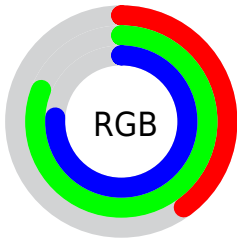

Distribution

- Red (40%)
- Green (81%)
- Blue (76%)