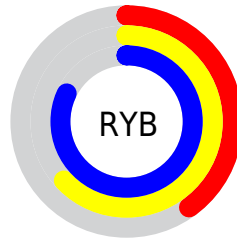

Details

The CIELCh color **77, 35.039, 179.829** is a light color, and the websafe version is hex **66CCCC**. A complement of this color would be **57, 44.248, 11.773**, and the grayscale version is **71, 0.009, 296.813**.

A 20% lighter version of the original color is **94, 30.329, 187.675**, and **57, 34.924, 180.017** is the 20% darker color. If you saturate the color by 10%, you get **76, 40.162, 178.639**, and if you desaturate by 10%, it is **78, 29.152, 180.923**.

Distribution

Red (40%)

Green (82%)

Blue (74%)

Red (40%)

Yellow (63%)

Blue (82%)

Cyan (51%)