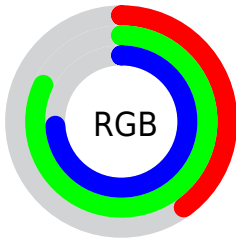

Distribution

Red (40%)

Green (82%)

Blue (74%)