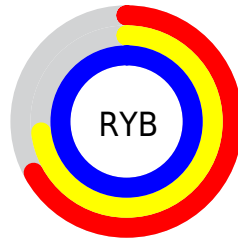

- Red (67%)
- Yellow (73%)
- Blue (99%)