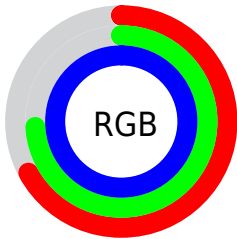

Distribution

- Red (67%)
- Green (74%)
- Blue (99%)