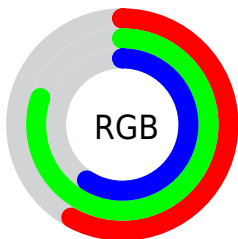

Distribution

- Red (58%)
- Green (80%)
- Blue (59%)