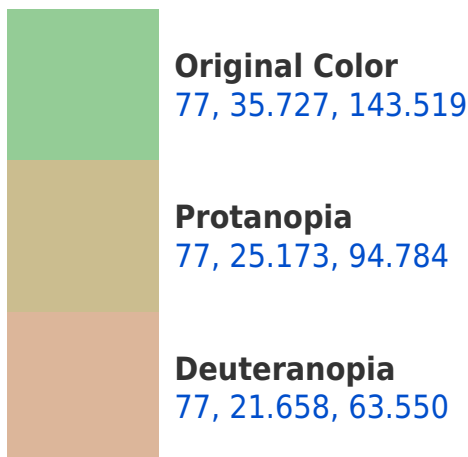

# Black Background

This preview shows how the CIELCh color 77, 35.727, 143.519 looks on a black background.

## **Background**

This preview shows how black text looks on a background with the CIELCh color 77, 35.727, 143.519.

This preview shows how white text looks on a background with the CIELCh color 77, 35.727, 143.519.

## Dichromacy

**Tritanopia**  
77, 14.610, 232.284

# Trichromacy

**Original Color**  
77, 35.727, 143.519

**Protanomaly**  
76, 26.379, 117.287

**Deuteranomaly**  
76, 20.323, 103.770

**Tritanomaly**  
77, 16.542, 179.161