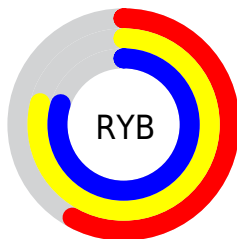

- Red (58%)
- Yellow (79%)
- Blue (80%)