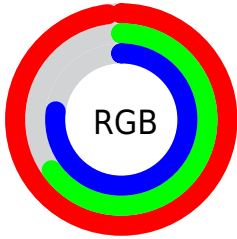

Distribution

- Red (98%)
- Green (65%)
- Blue (77%)