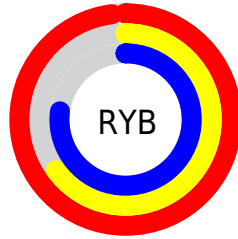

- Red (98%)
- Yellow (65%)
- Blue (77%)