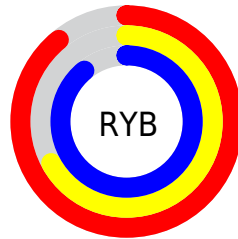

# Details

The CIELCh color **77, 35.870, 325.780** is a light color, and the websafe version is hex **CC99CC**. A complement of this color would be **86, 35.855, 142.796**, and the grayscale version is **79, 0.010, 296.813**.

A 20% lighter version of the original color is **93, 16.877, 325.009**, and **57, 35.720, 326.083** is the 20% darker color. If you saturate the color by 10%, you get **72, 50.233, 326.309**, and if you desaturate by 10%, it is **82, 21.238, 325.230**.

# Distribution

Red (89%)

Green (67%)

Blue (89%)

Red (89%)

Yellow (67%)

Blue (89%)

Cyan (0%)