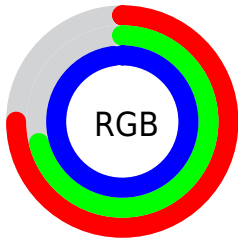

Distribution

Red (75%)

Green (71%)

Blue (98%)