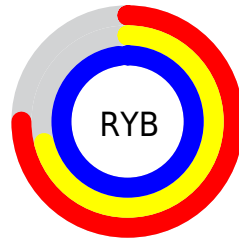

## Conversions Part 2

Format	Color
<a href="#">RYB</a>	<a href="#">191, 182, 251</a>
Decimal	<a href="#">12564219</a>
CIELab	<a href="#">77.00, 17.46, -32.97</a>
CIElCh	<a href="#">77, 37.310, 297.902</a>
Yxy	<a href="#">51.5317, 0.2708, 0.2507</a>
Android (android.graphics.Color)	<a href="#">4290754299</a> ( <a href="#">0xFFBFB6FB</a> )
YUV	<a href="#">192.5570, 28.8124, -1.3655</a>
Hunter-Lab	<a href="#">71.7856, 12.7829, -30.9635</a>

# Details

The CIELCh color `77, 37.310, 297.902` is a light color, and the websafe version is hex `CCCCFF`. A complement of this color would be `97, 34.980, 113.151`, and the grayscale version is `78, 0.009, 296.813`.

A 20% lighter version of the original color is `95, 9.446, 312.352`, and `57, 37.275, 297.828` is the 20% darker color. If you saturate the color by 10%, you get `69, 51.922, 299.139`, and if you desaturate by 10%, it is `85, 23.258, 296.827`.

# Distribution

Red (75%)

Green (71%)

Blue (98%)

Red (75%)

Yellow (71%)

Blue (98%)

Cyan (24%)