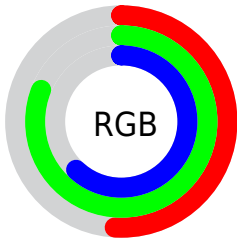

Distribution

- Red (51%)
- Green (81%)
- Blue (62%)