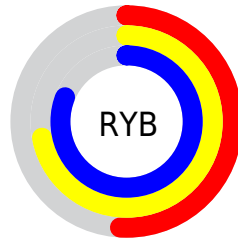

- Red (51%)
- Yellow (72%)
- Blue (81%)