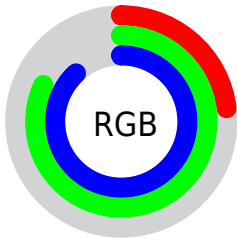

Distribution

- Red (23%)
- Green (82%)
- Blue (88%)