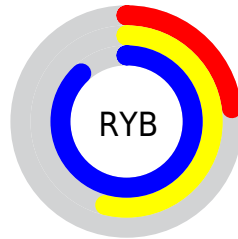

- Red (23%)
- Yellow (54%)
- Blue (88%)