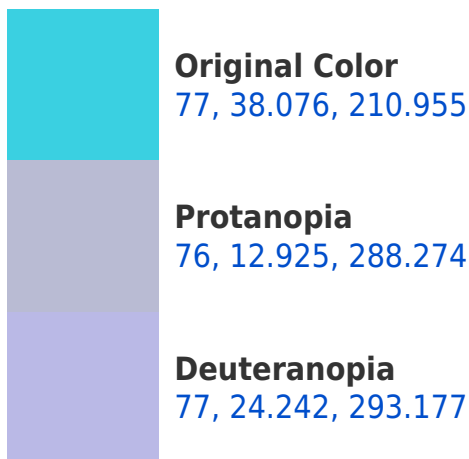

# Black Background

This preview shows how the CIELCh color 77, 38.076, 210.955 looks on a black background.

## **Background**

This preview shows how black text looks on a background with the CIELCh color 77, 38.076, 210.955.

This preview shows how white text looks on a background with the CIELCh color 77, 38.076, 210.955.

## Dichromacy

**Tritanopia**  
77, 38.076, 210.955

# Trichromacy

**Original Color**  
77, 38.076, 210.955

**Protanomaly**  
76, 20.799, 231.502

**Deuteranomaly**  
76, 24.461, 249.489

**Tritanomaly**  
77, 38.076, 210.955